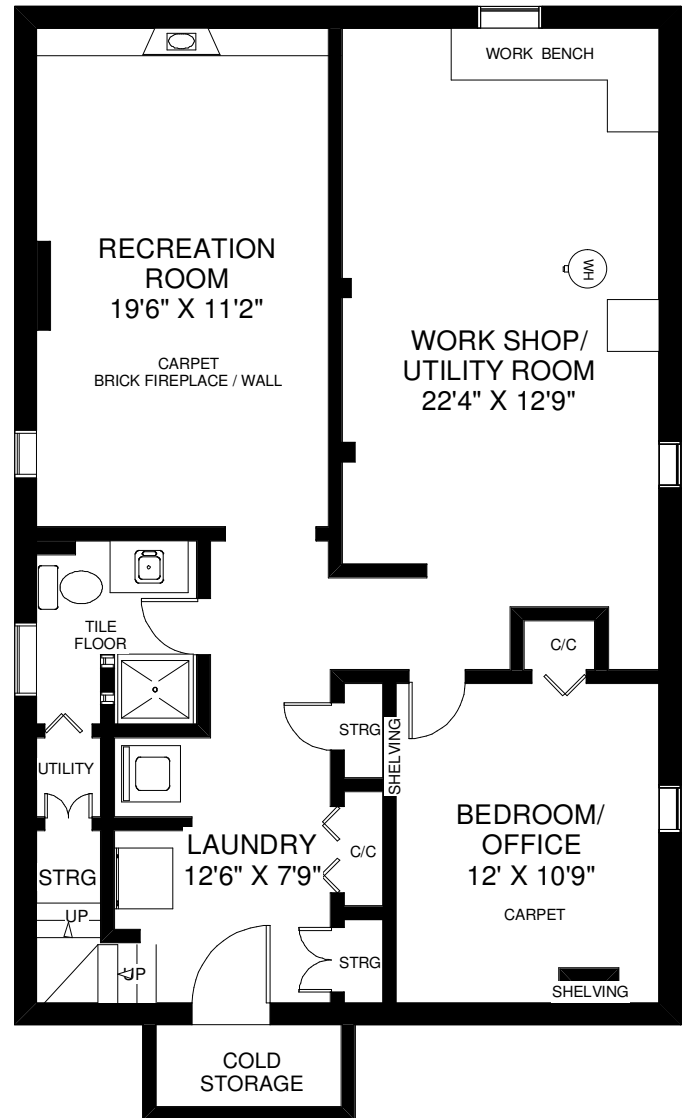

97 EDGECROFT ROAD

Randy Yetman
REMAX West Realty 416 460-9236
www.RandyYetman.com

MAIN FLOOR
APPROXIMATELY 1,160 SQ FT
(INCLUDING SOLARIUM)

LOWER FLOOR
APPROXIMATELY 1,030 SQ FT

Note: Measurements & Calculations are approximate. Provided as a guideline only.