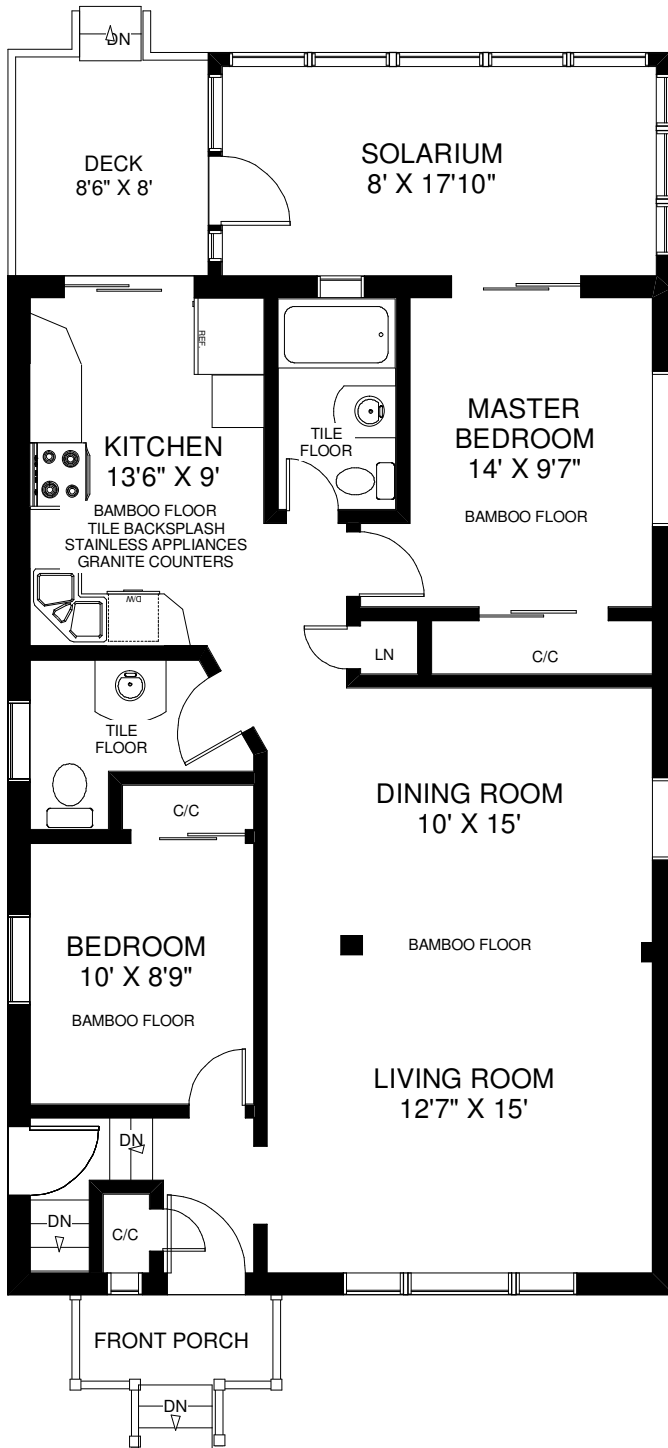

97 EDGECROFT ROAD

Randy Yetman
REMAX West Realty 416 460-9236
www.RandyYetman.com

MAIN FLOOR
APPROXIMATELY 1,160 SQ FT
(INCLUDING SOLARIUM)

LOWER FLOOR
APPROXIMATELY 1,030 SQ FT

Note: Measurements & Calculations are approximate. Provided as a guideline only.